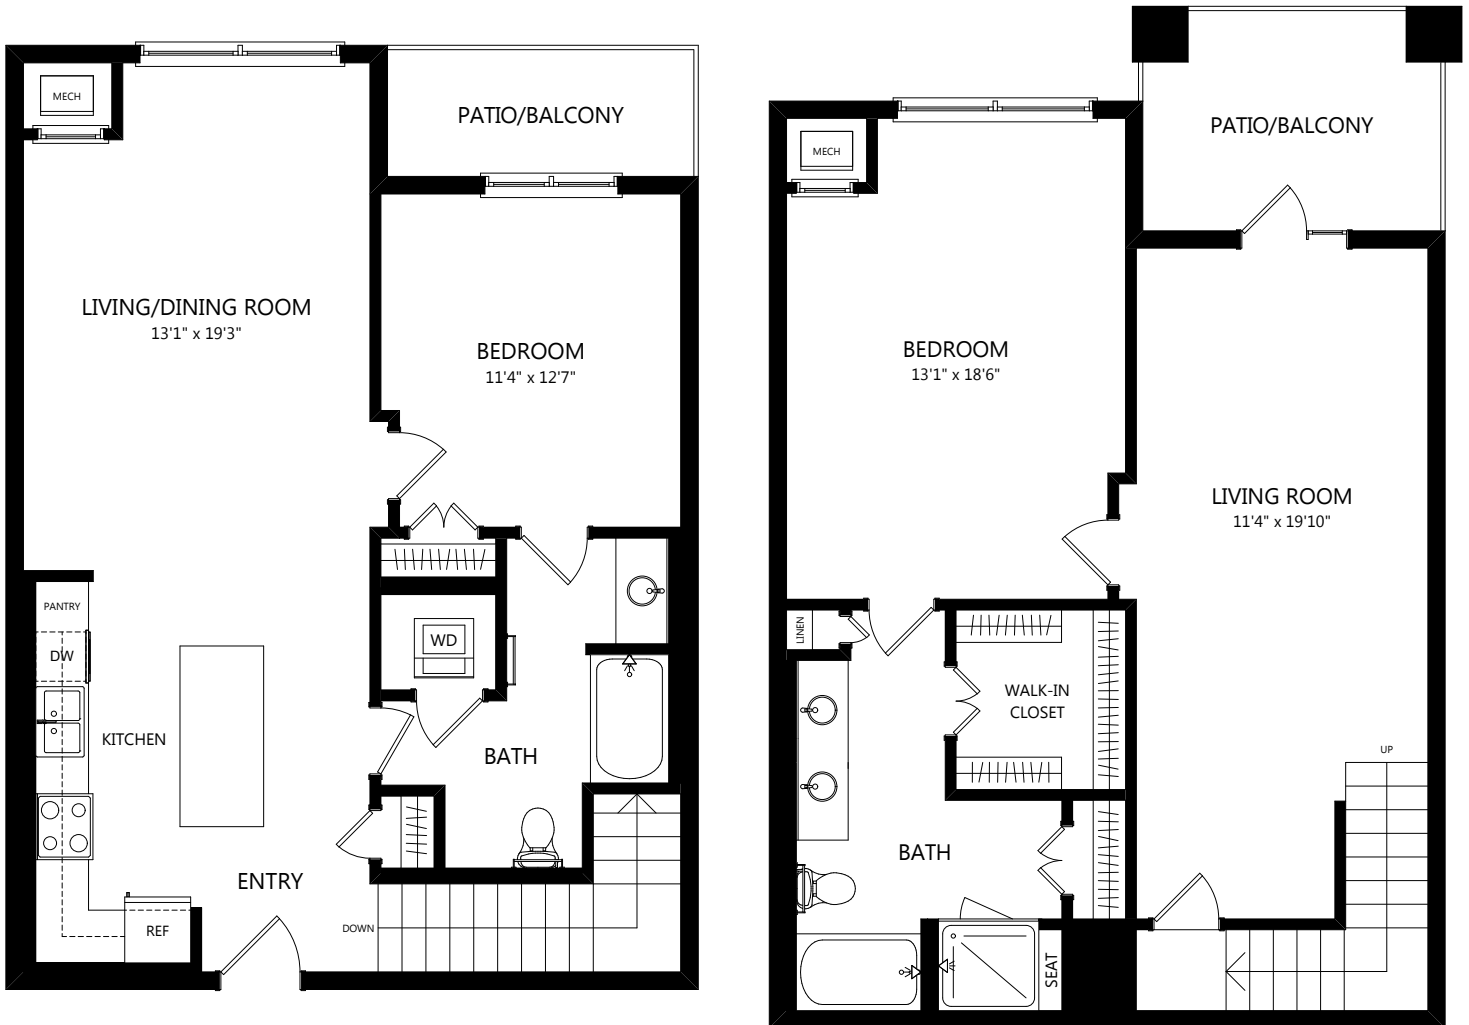

TH

2 BED / 2 BATH

1787

SQ. FT.

 | YORKTOWN

50 Yorktown Shopping Ctr. | Lombard, IL 60148

630-652-0599 | www.elanyorktown.com

Floor plans are artist's rendering. All dimensions are approximate. Actual product and specifications may vary in dimension or detail. Not all features are available in every apartment. Prices and availability are subject to change. Please see a representative for details.