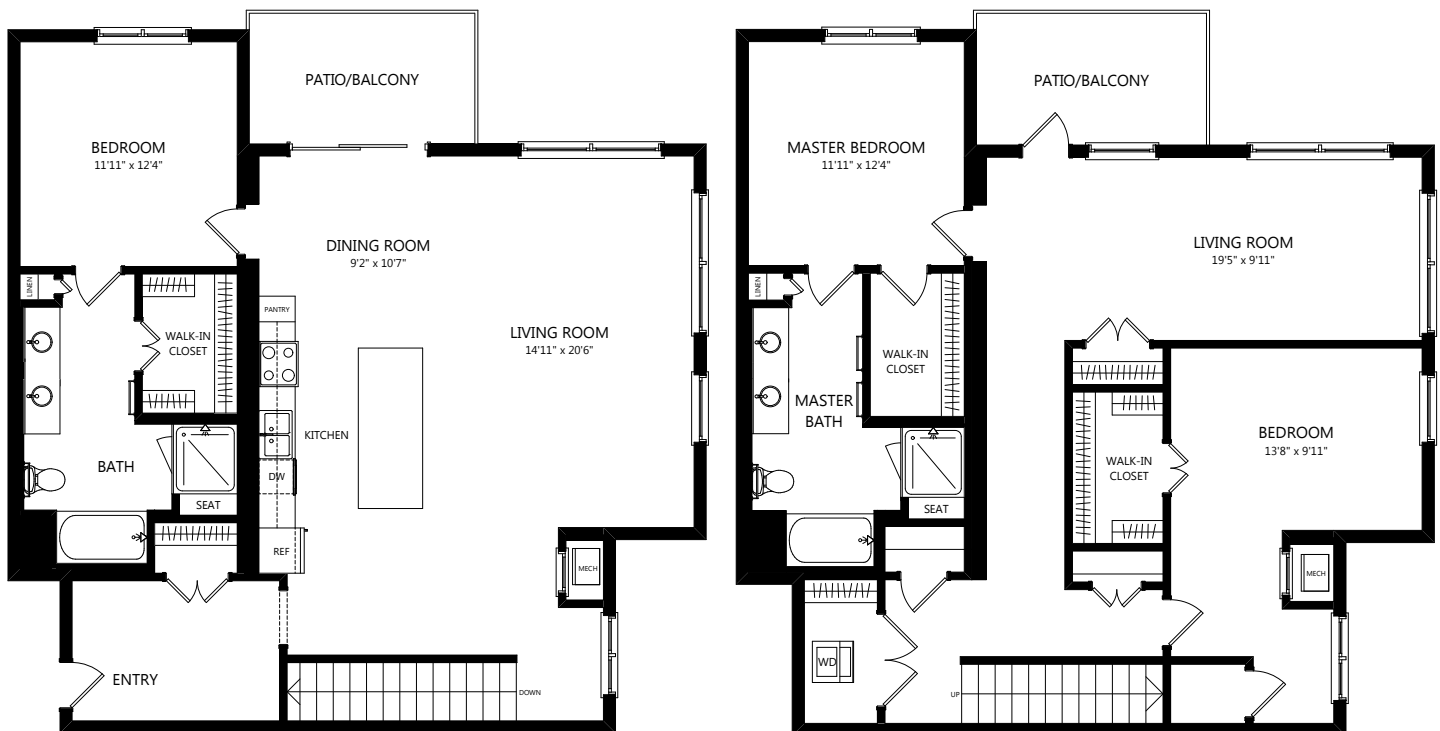

# TH DELUXE

3 BED / 2 BATH

# 2471

SQ. FT.

 | YORKTOWN

50 Yorktown Shopping Ctr. | Lombard, IL 60148

630-652-0599 | [www.elanyorktown.com](http://www.elanyorktown.com)

*Floor plans are artist's rendering. All dimensions are approximate. Actual product and specifications may vary in dimension or detail. Not all features are available in every apartment. Prices and availability are subject to change. Please see a representative for details.*