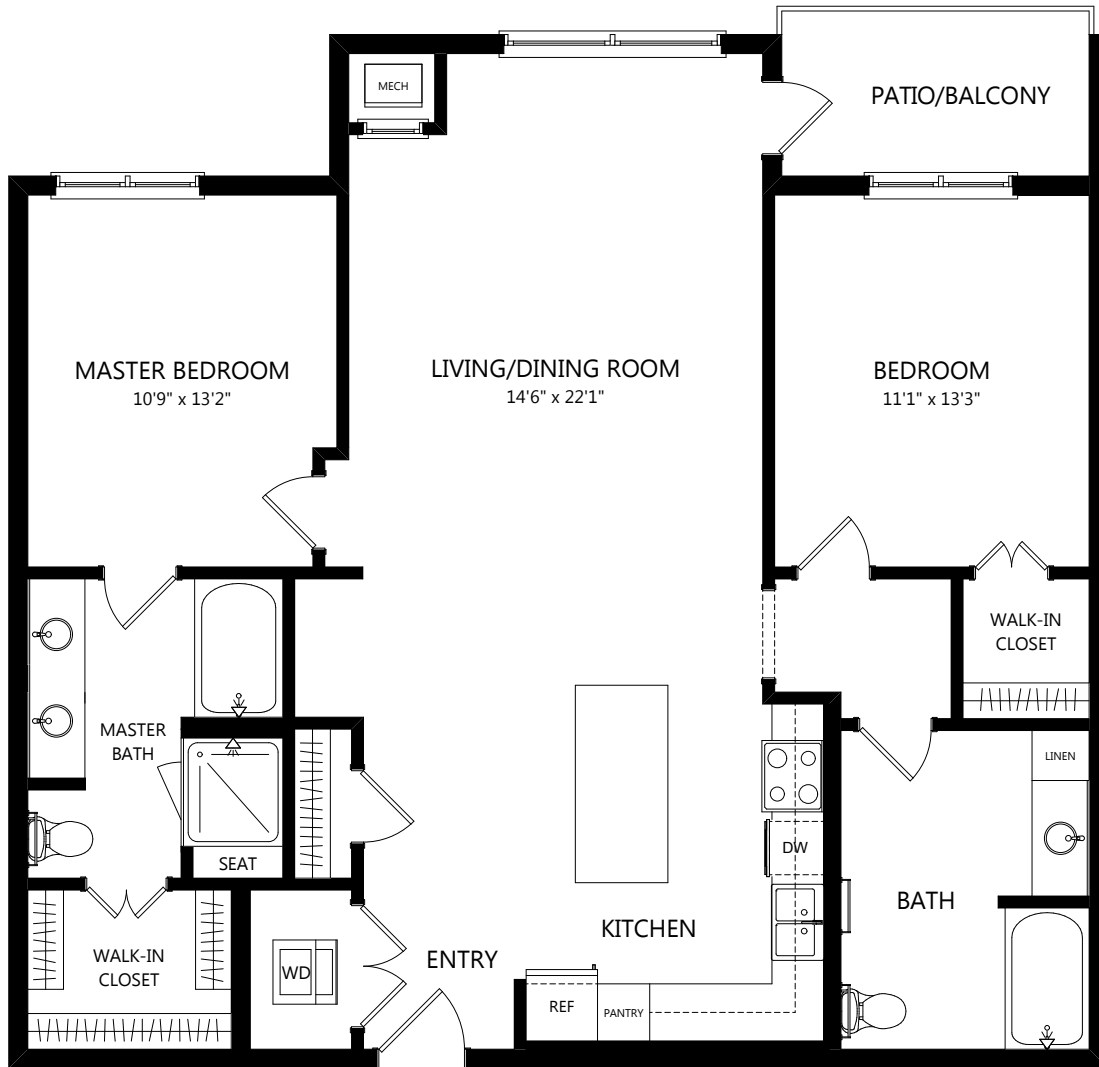

# B9.1

2 BED / 2 BATH

# 1265

SQ. FT.

 | YORKTOWN

50 Yorktown Shopping Ctr. | Lombard, IL 60148

630-652-0599 | [www.elanyorktown.com](http://www.elanyorktown.com)

*Floor plans are artist's rendering. All dimensions are approximate. Actual product and specifications may vary in dimension or detail. Not all features are available in every apartment. Prices and availability are subject to change. Please see a representative for details.*