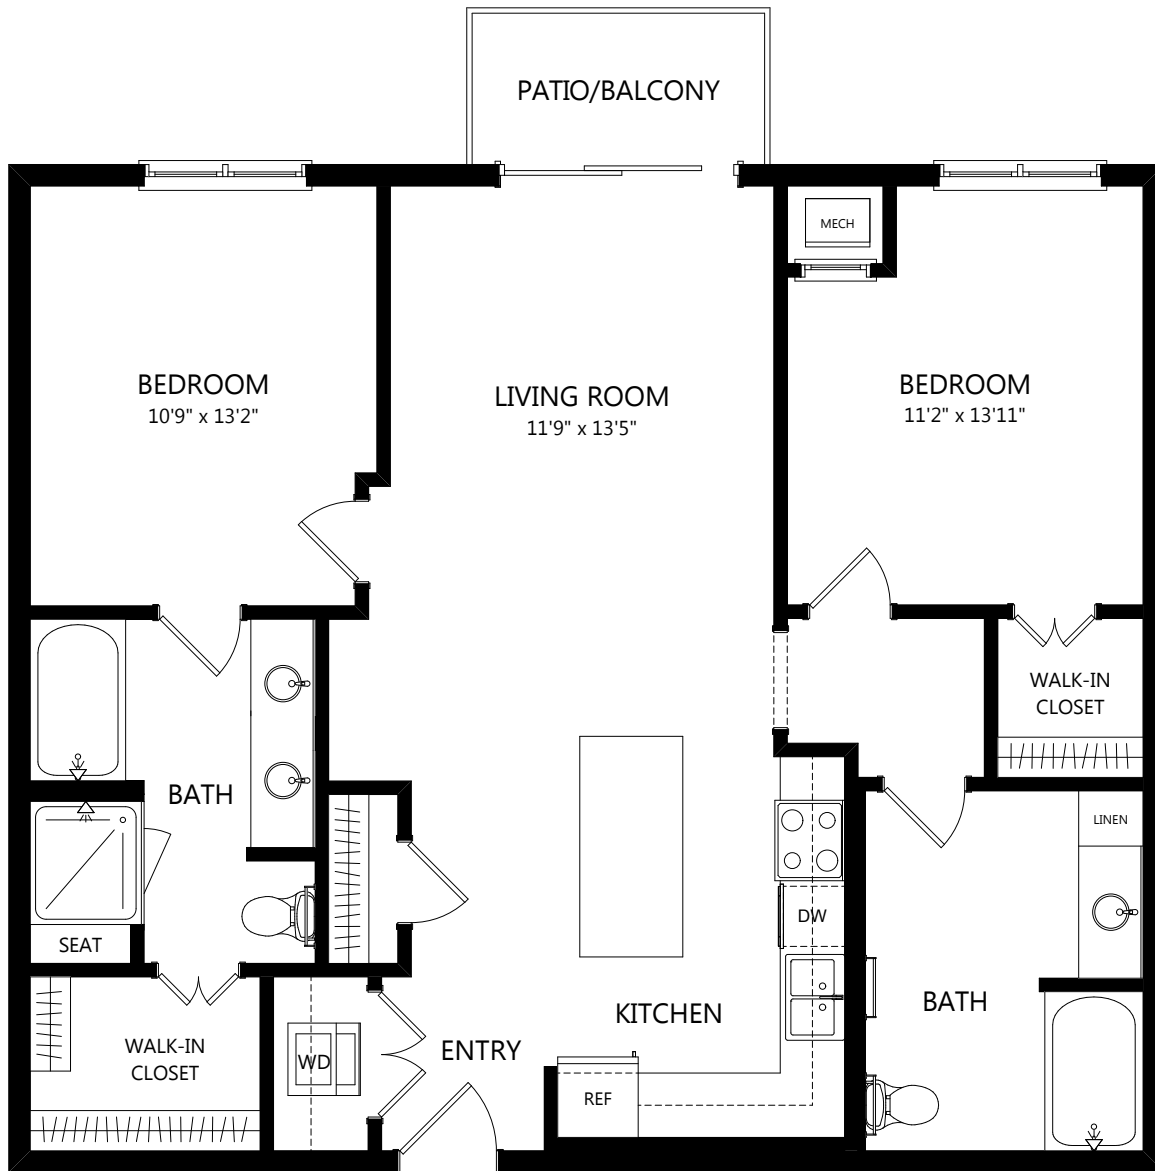

B8

2 BED / 2 BATH

1106

SQ. FT.

 | YORKTOWN

50 Yorktown Shopping Ctr. | Lombard, IL 60148

630-652-0599 | www.elanyorktown.com

Floor plans are artist's rendering. All dimensions are approximate. Actual product and specifications may vary in dimension or detail. Not all features are available in every apartment. Prices and availability are subject to change. Please see a representative for details.