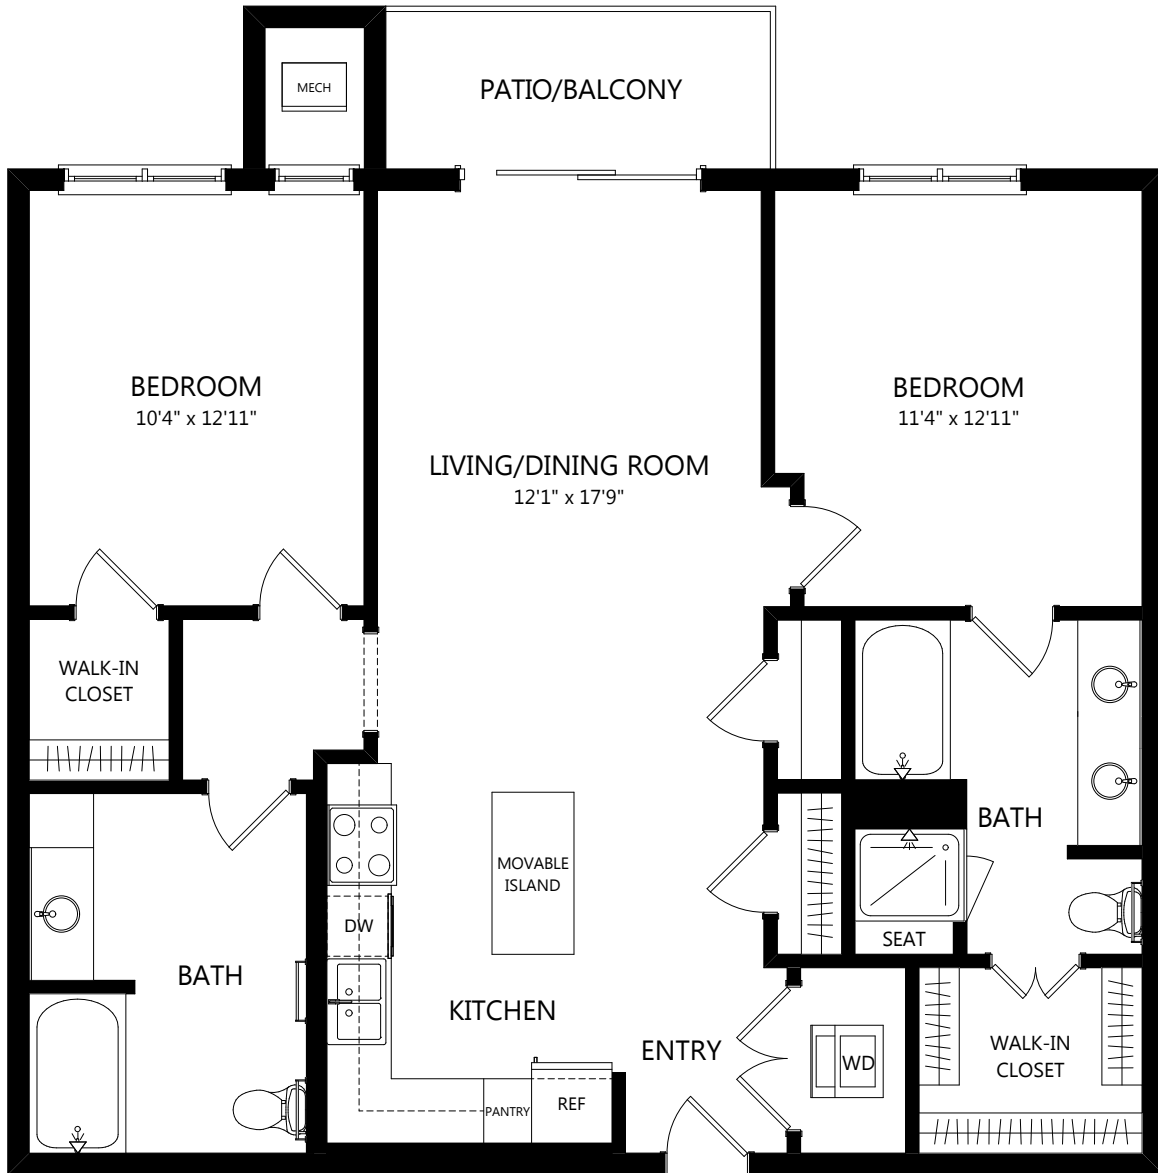

B8.1

2 BED / 2 BATH

1126

SQ. FT.

 | YORKTOWN

50 Yorktown Shopping Ctr. | Lombard, IL 60148

630-652-0599 | www.elanyorktown.com

Floor plans are artist's rendering. All dimensions are approximate. Actual product and specifications may vary in dimension or detail. Not all features are available in every apartment. Prices and availability are subject to change. Please see a representative for details.