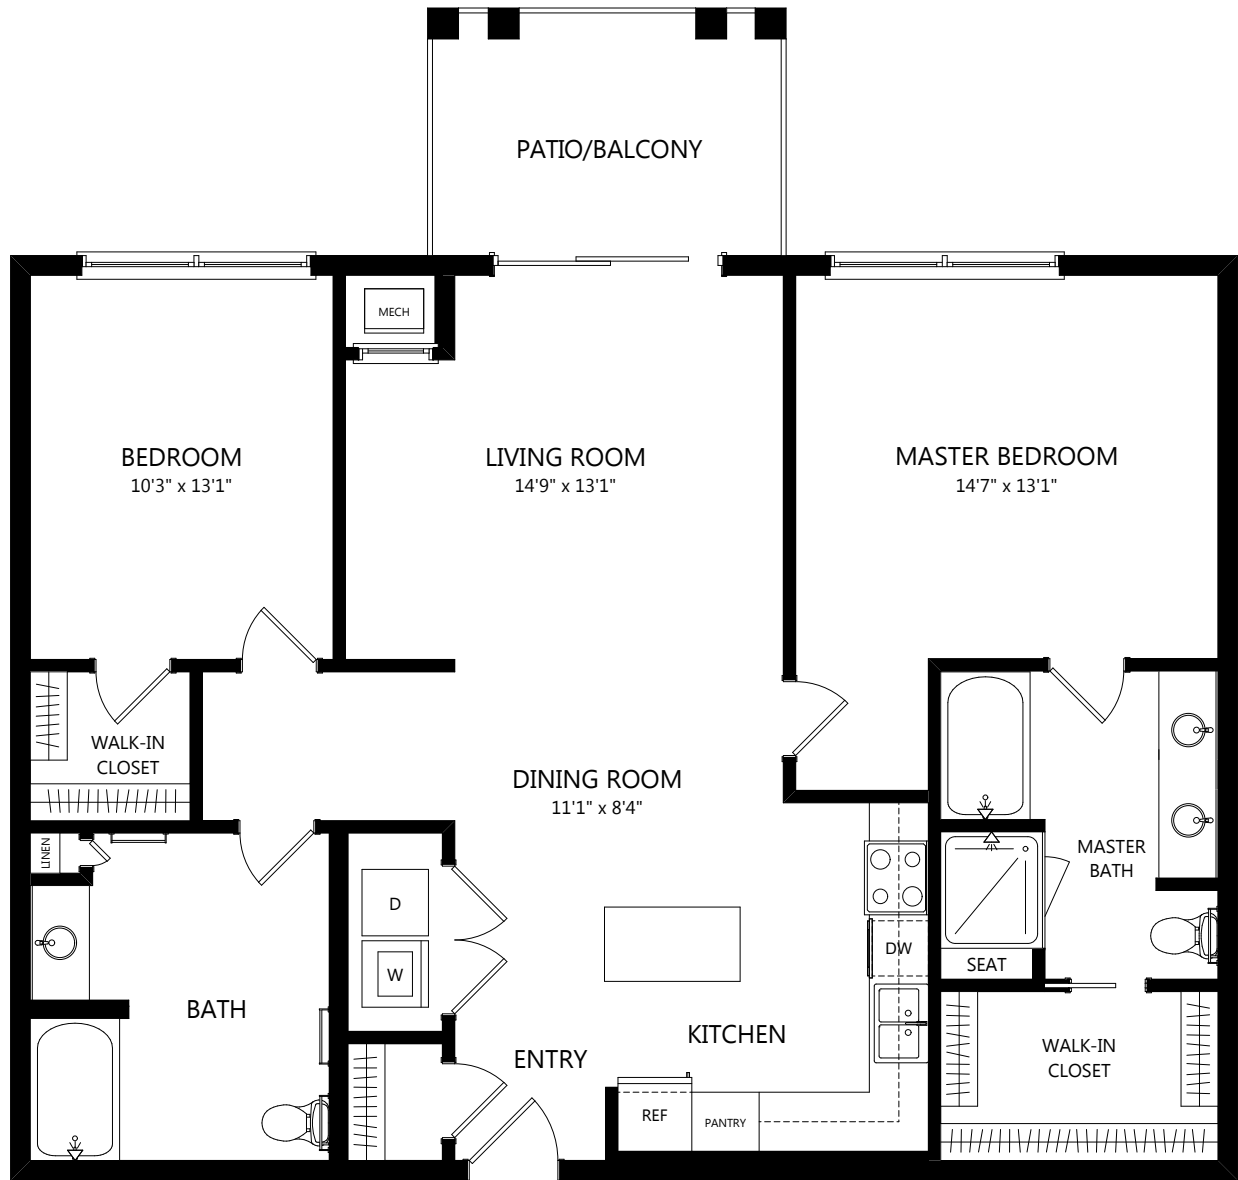

B7.1

2 BED / 2 BATH

1279

SQ. FT.

 | YORKTOWN

50 Yorktown Shopping Ctr. | Lombard, IL 60148

630-652-0599 | www.elanyorktown.com

Floor plans are artist's rendering. All dimensions are approximate. Actual product and specifications may vary in dimension or detail. Not all features are available in every apartment. Prices and availability are subject to change. Please see a representative for details.