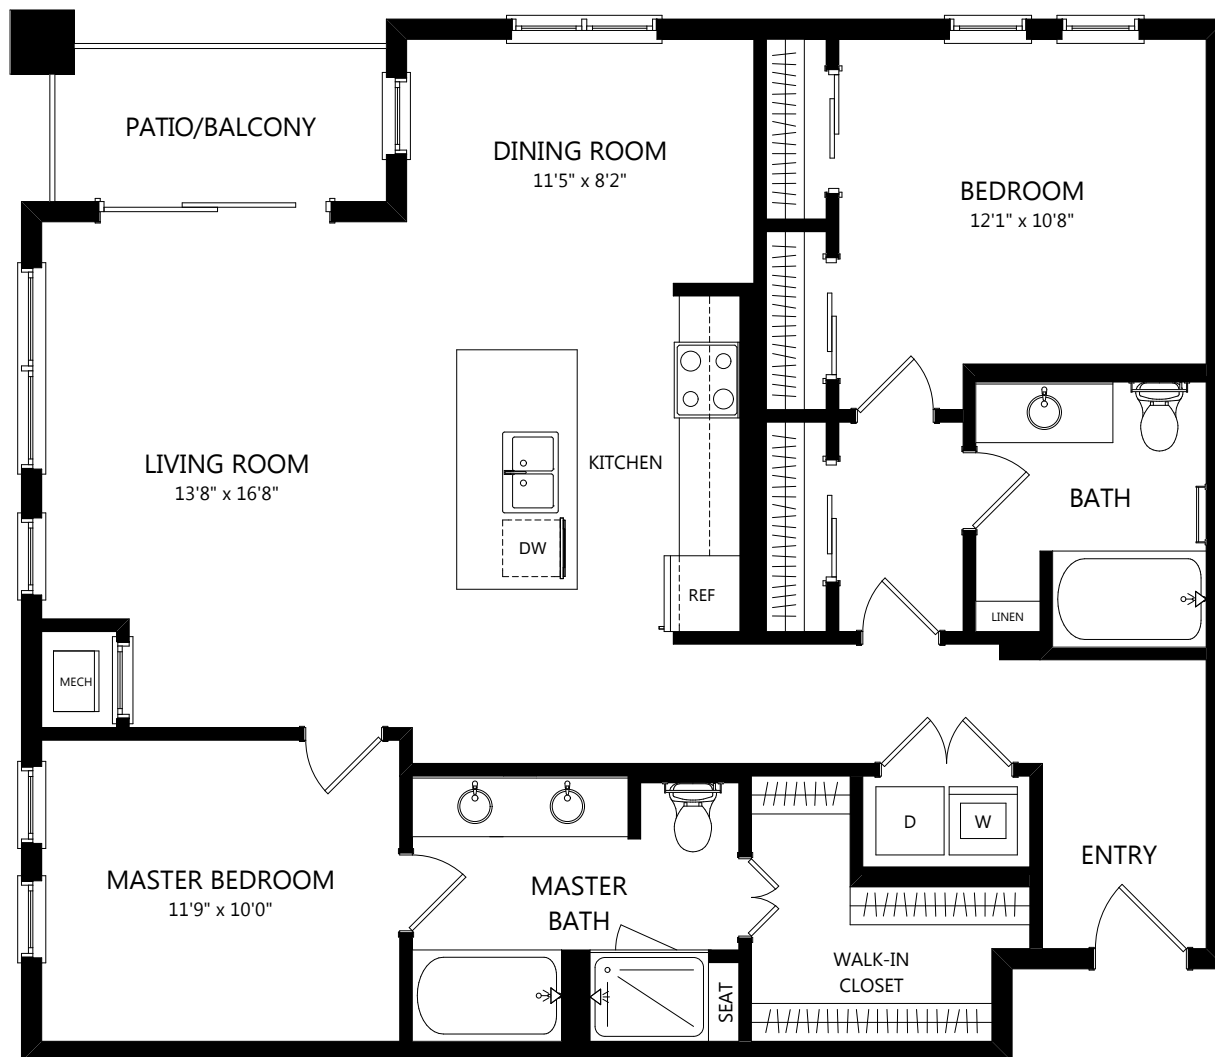

B6

2 BED / 2 BATH

1245

SQ. FT.

 | YORKTOWN

50 Yorktown Shopping Ctr. | Lombard, IL 60148

630-652-0599 | www.elanyorktown.com

Floor plans are artist's rendering. All dimensions are approximate. Actual product and specifications may vary in dimension or detail. Not all features are available in every apartment. Prices and availability are subject to change. Please see a representative for details.