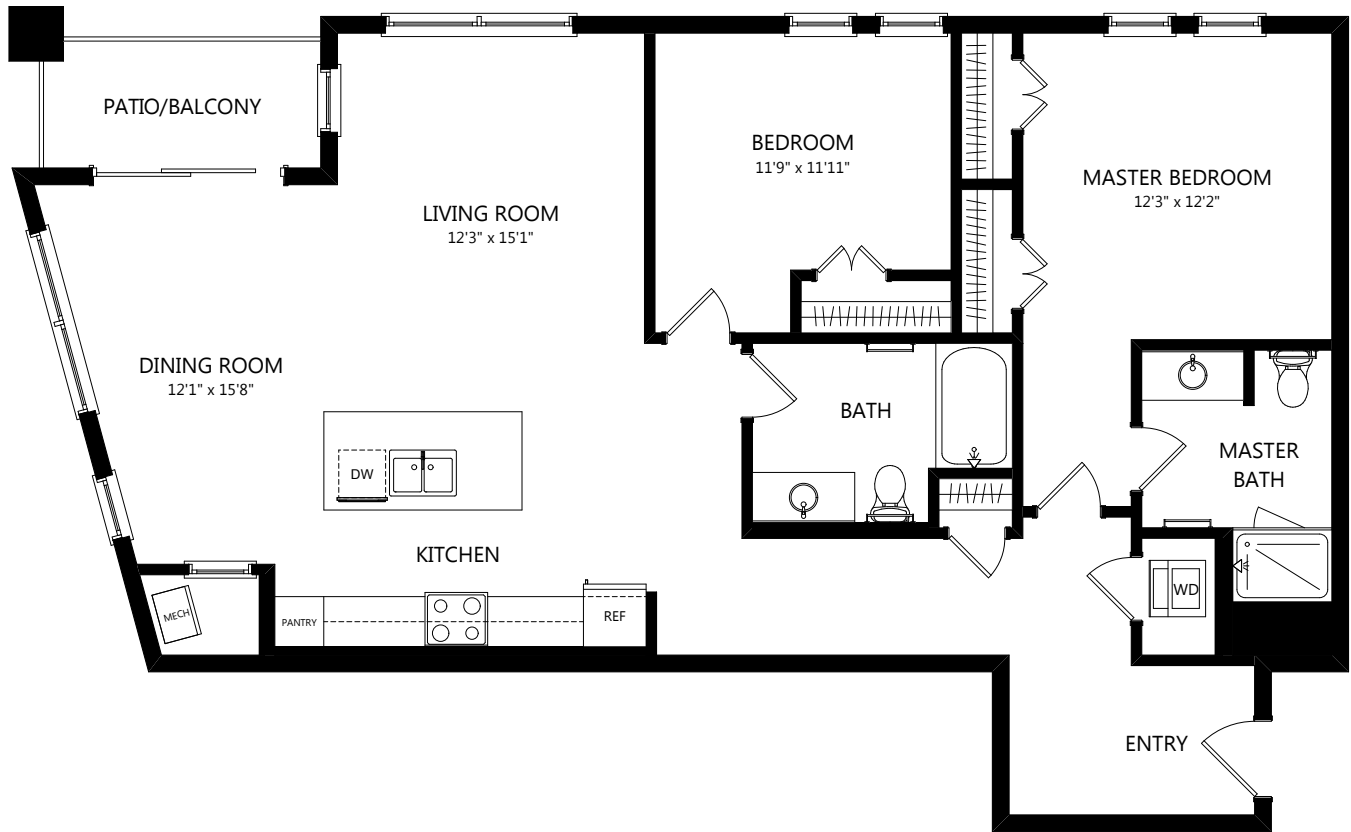

B4

2 BED / 2 BATH

1304

SQ. FT.

 | YORKTOWN

50 Yorktown Shopping Ctr. | Lombard, IL 60148

630-652-0599 | www.elanyorktown.com

Floor plans are artist's rendering. All dimensions are approximate. Actual product and specifications may vary in dimension or detail. Not all features are available in every apartment. Prices and availability are subject to change. Please see a representative for details.