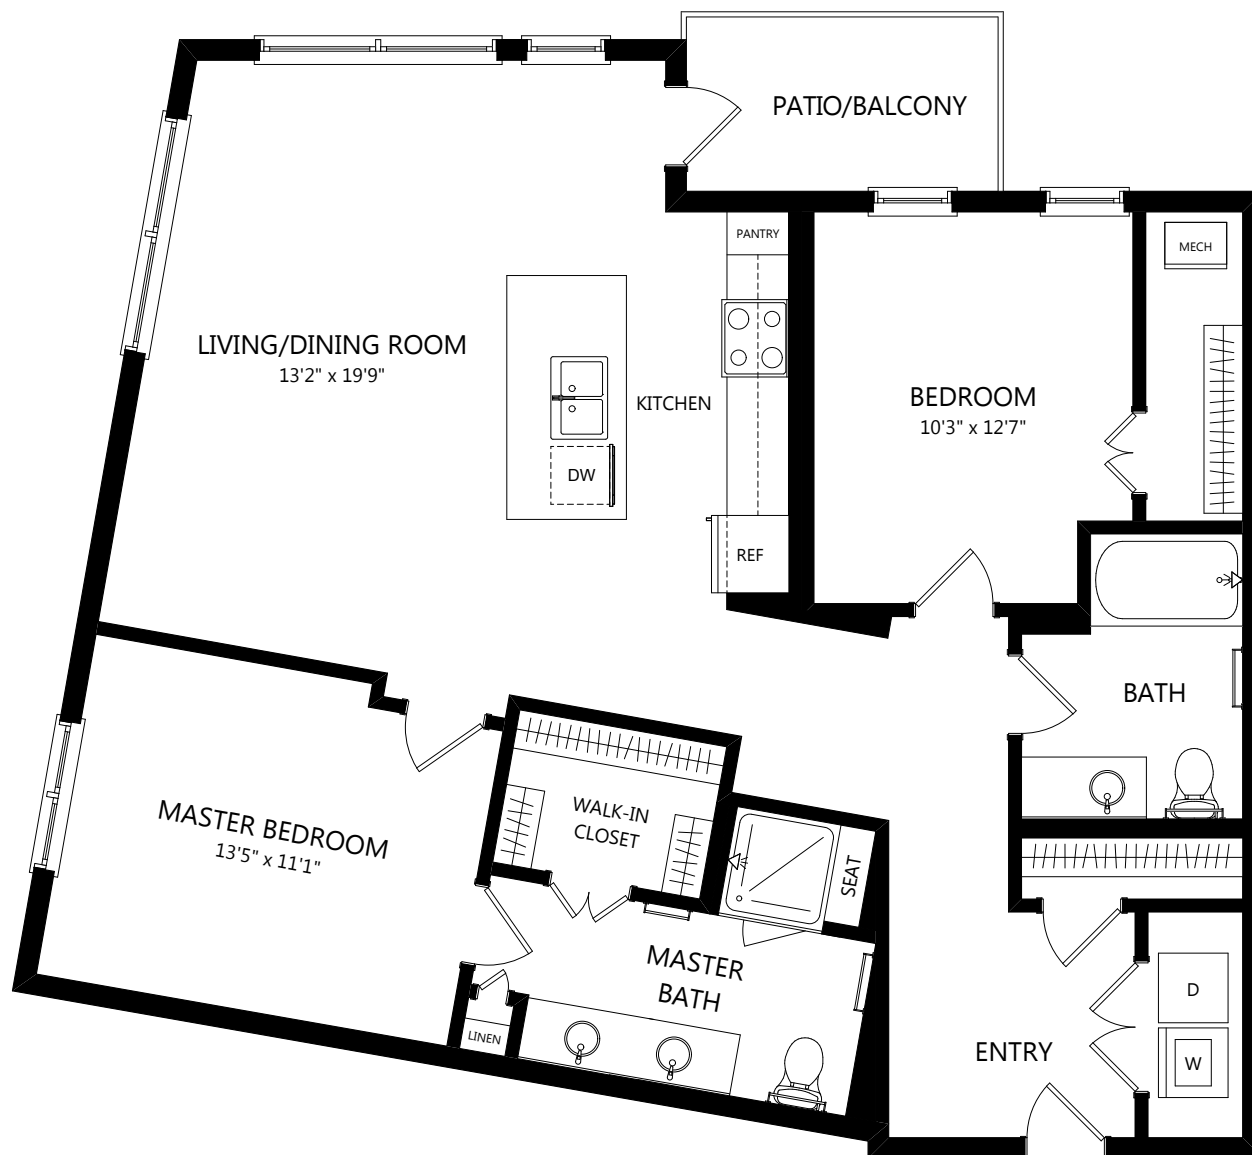

B2

2 BED / 2 BATH

1189

SQ. FT.

 | YORKTOWN

50 Yorktown Shopping Ctr. | Lombard, IL 60148

630-652-0599 | www.elanyorktown.com

Floor plans are artist's rendering. All dimensions are approximate. Actual product and specifications may vary in dimension or detail. Not all features are available in every apartment. Prices and availability are subject to change. Please see a representative for details.