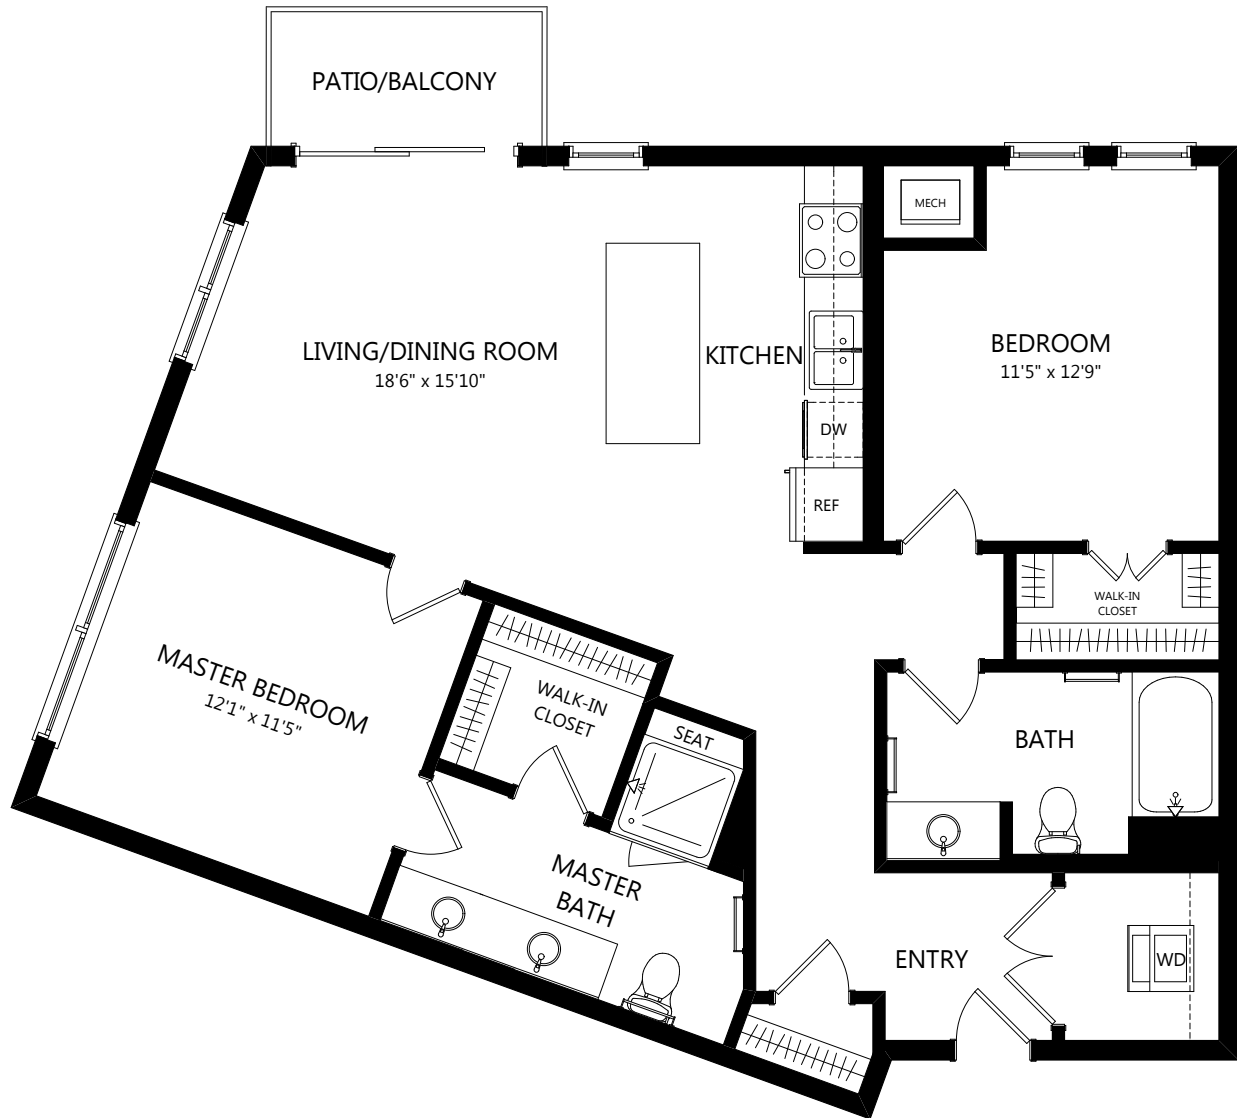

B1.1

2 BED / 2 BATH

1102

SQ. FT.

 | YORKTOWN

50 Yorktown Shopping Ctr. | Lombard, IL 60148

630-652-0599 | www.elanyorktown.com

Floor plans are artist's rendering. All dimensions are approximate. Actual product and specifications may vary in dimension or detail. Not all features are available in every apartment. Prices and availability are subject to change. Please see a representative for details.