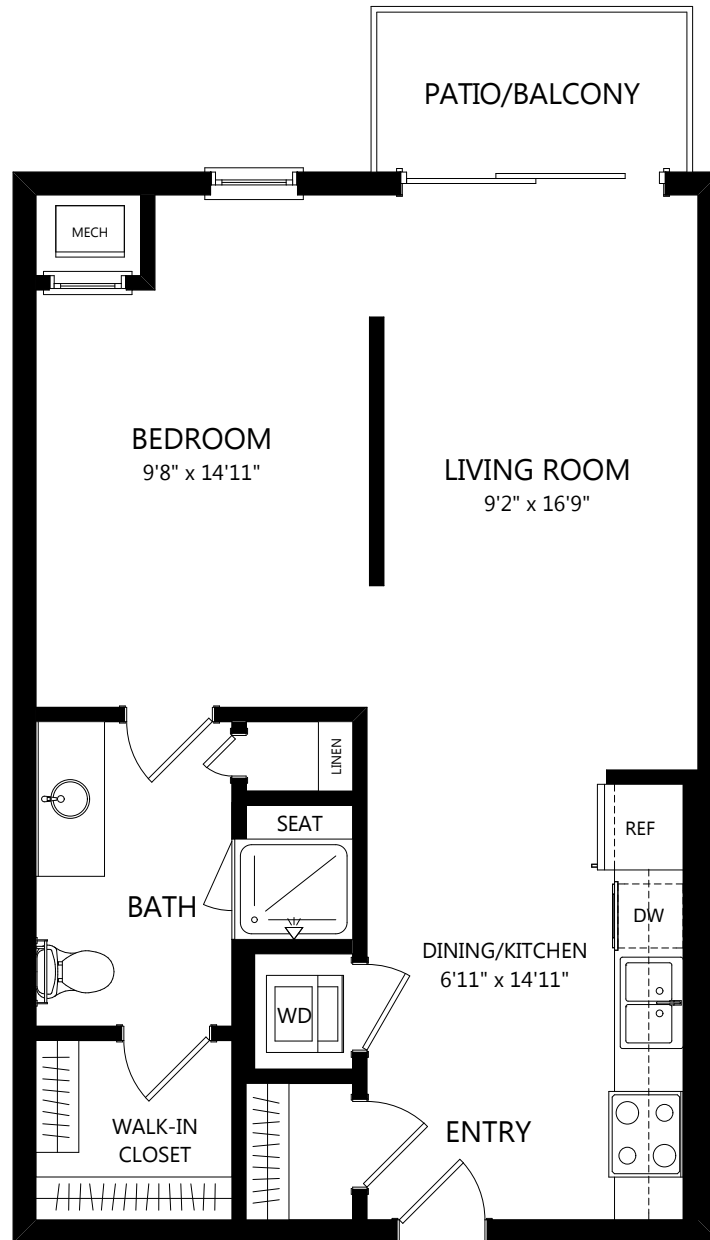

ALCOVE

STUDIO / 1 BATH

626
SQ. FT.

 | YORKTOWN

50 Yorktown Shopping Ctr. | Lombard, IL 60148

630-652-0599 | www.elanyorktown.com

Floor plans are artist's rendering. All dimensions are approximate. Actual product and specifications may vary in dimension or detail. Not all features are available in every apartment. Prices and availability are subject to change. Please see a representative for details.