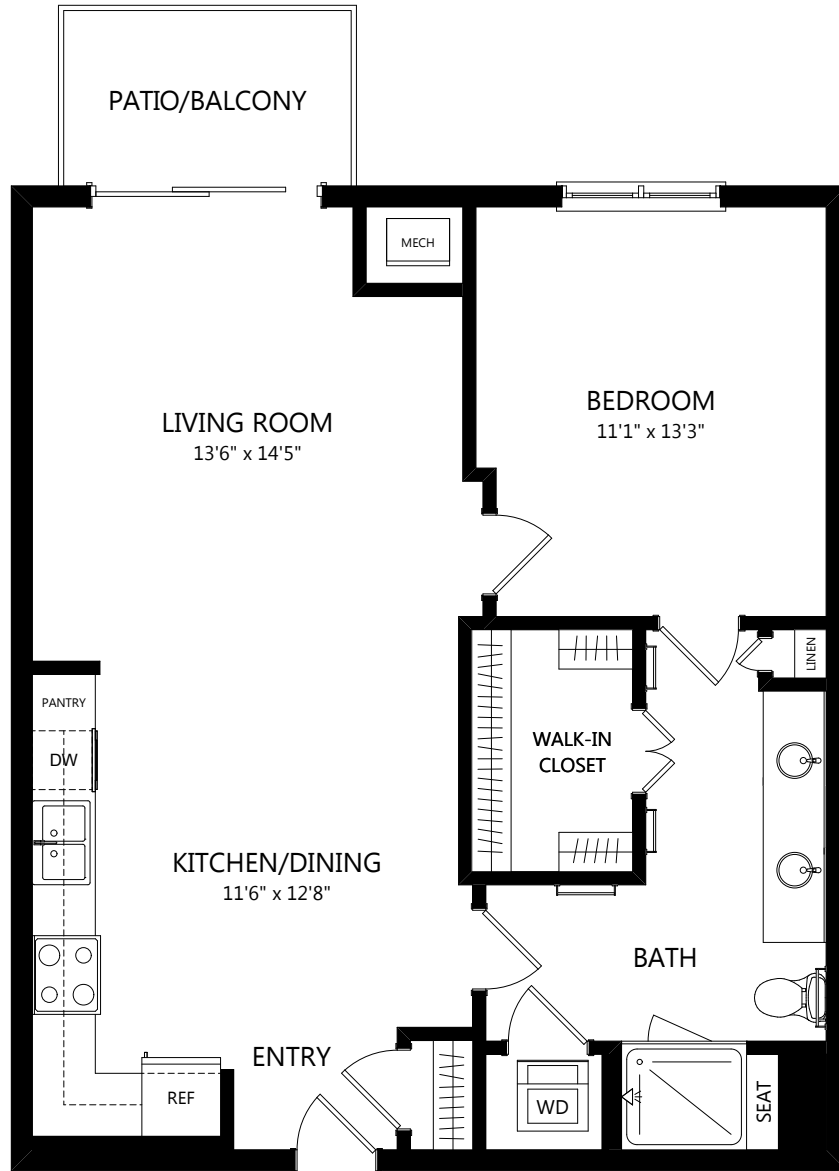

# A9

## 1 BED / 1 BATH

# 814 SQ. FT.

 | YORKTOWN

50 Yorktown Shopping Ctr. | Lombard, IL 60148

630-652-0599 | [www.elanyorktown.com](http://www.elanyorktown.com)

*Floor plans are artist's rendering. All dimensions are approximate. Actual product and specifications may vary in dimension or detail. Not all features are available in every apartment. Prices and availability are subject to change. Please see a representative for details.*