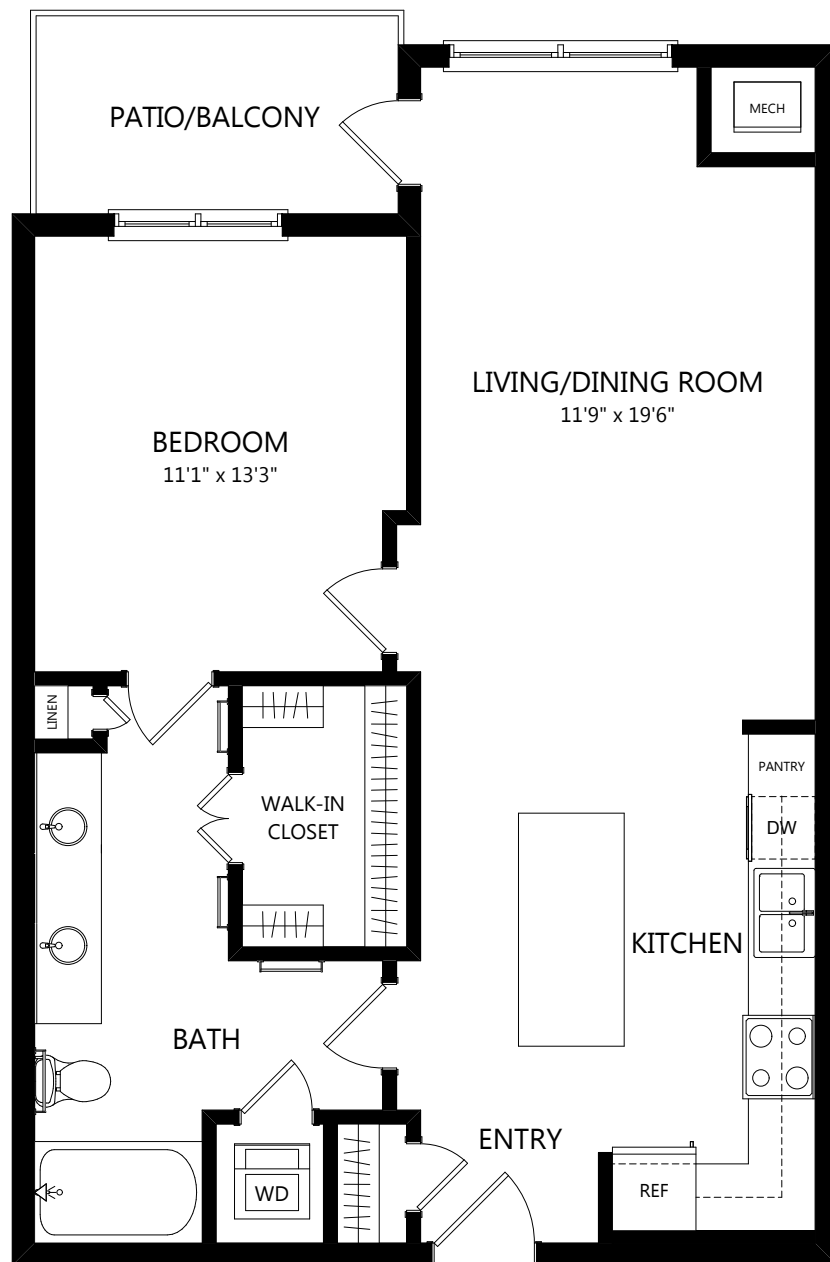

A8

1 BED / 1 BATH

816

SQ. FT.

 | **YORKTOWN**

50 Yorktown Shopping Ctr. | Lombard, IL 60148

630-652-0599 | www.elanyorktown.com

Floor plans are artist's rendering. All dimensions are approximate. Actual product and specifications may vary in dimension or detail. Not all features are available in every apartment. Prices and availability are subject to change. Please see a representative for details.