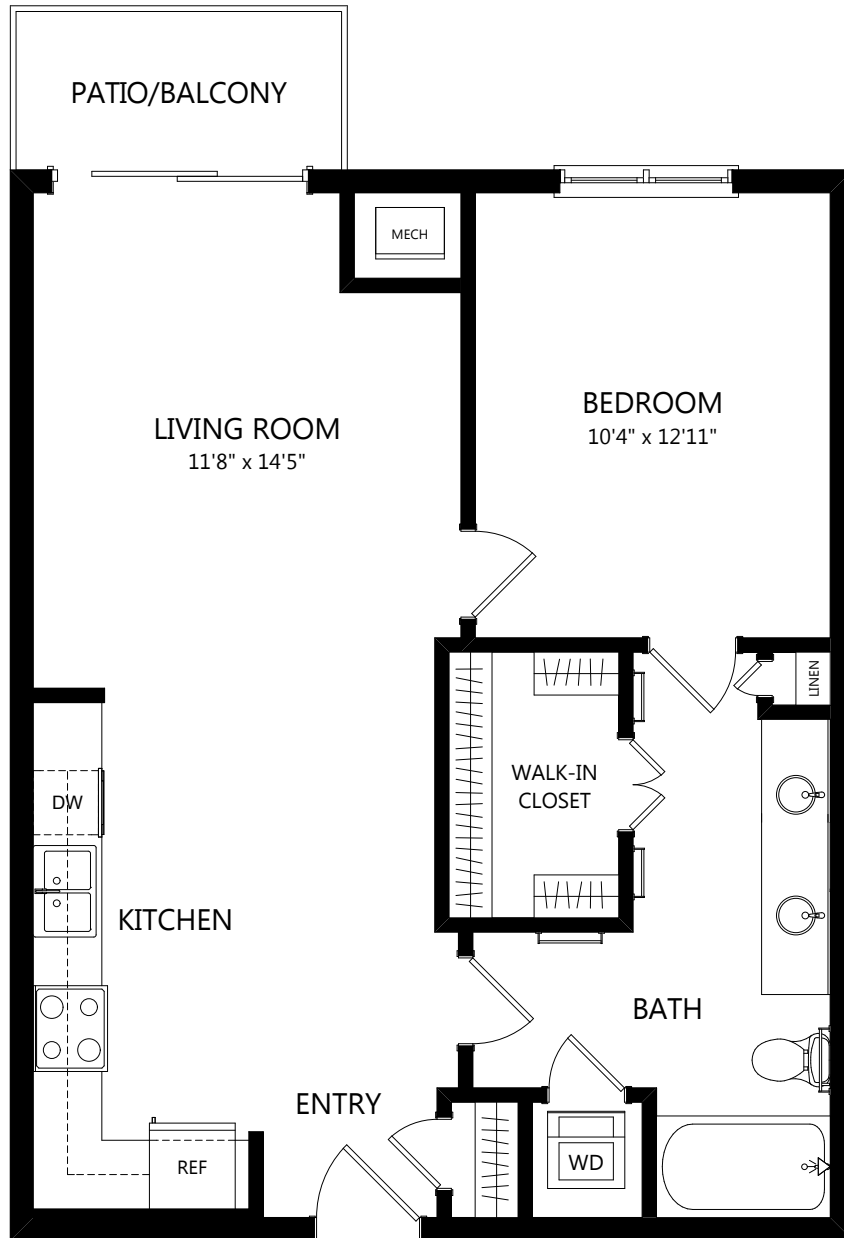

A7

1 BED / 1 BATH

751 SQ. FT.

 | YORKTOWN

50 Yorktown Shopping Ctr. | Lombard, IL 60148

630-652-0599 | www.elanyorktown.com

Floor plans are artist's rendering. All dimensions are approximate. Actual product and specifications may vary in dimension or detail. Not all features are available in every apartment. Prices and availability are subject to change. Please see a representative for details.