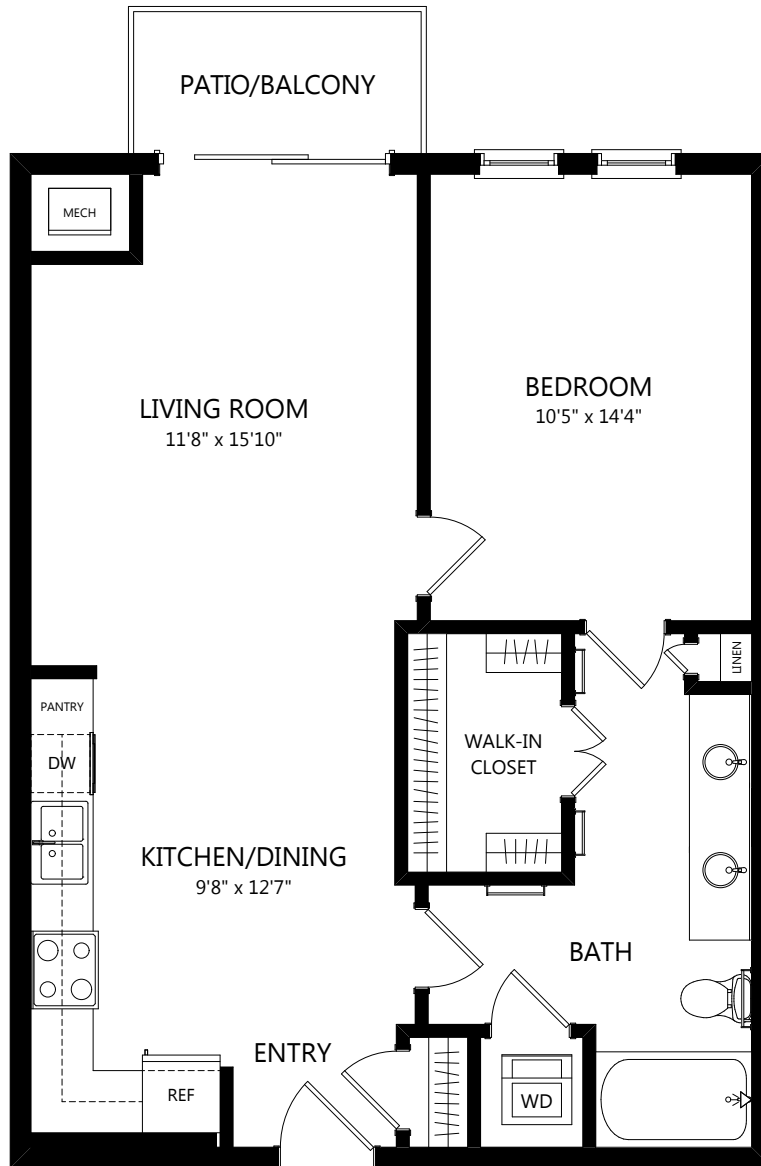

# A7.1

1 BED / 1 BATH

783  
SQ. FT.

 | YORKTOWN

50 Yorktown Shopping Ctr. | Lombard, IL 60148

630-652-0599 | [www.elanyorktown.com](http://www.elanyorktown.com)

*Floor plans are artist's rendering. All dimensions are approximate. Actual product and specifications may vary in dimension or detail. Not all features are available in every apartment. Prices and availability are subject to change. Please see a representative for details.*