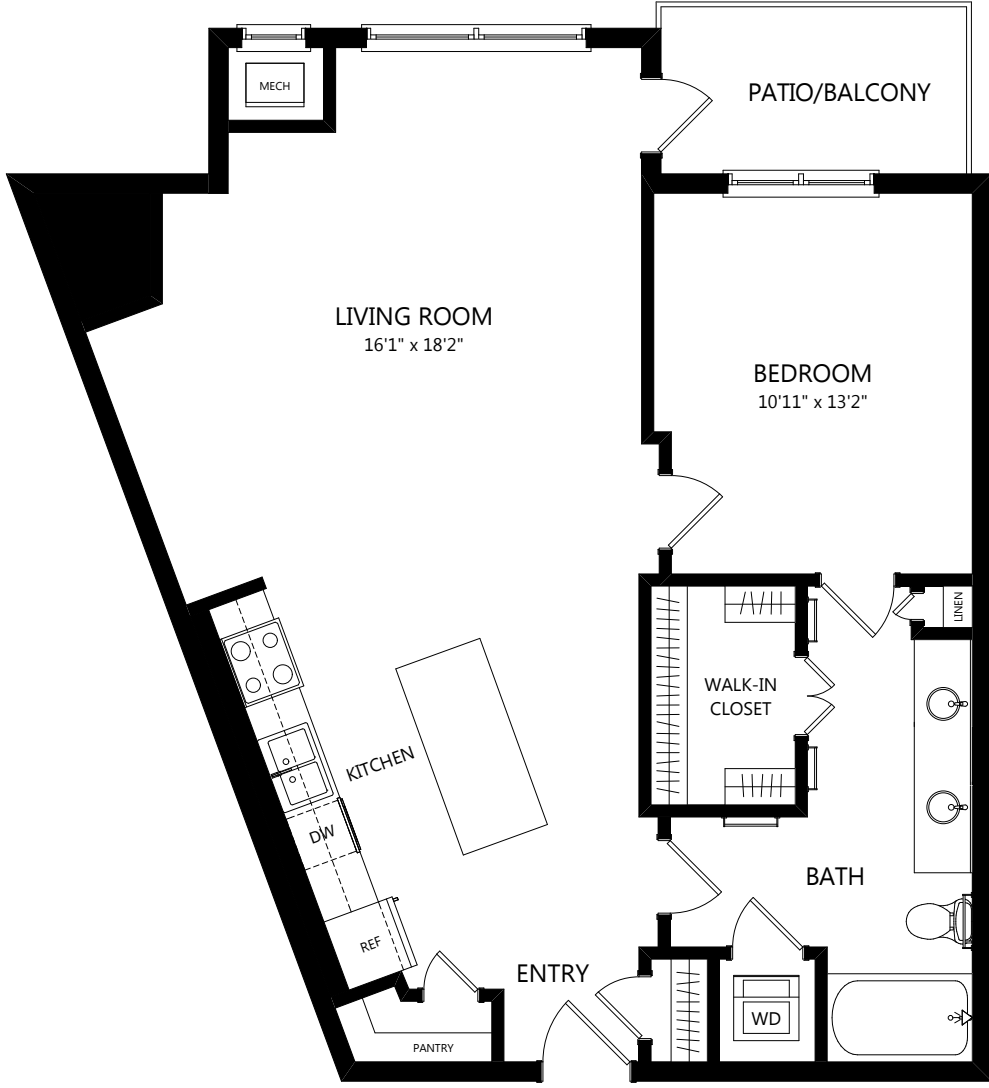

A6

1 BED / 1 BATH

894

SQ. FT.

	50 Yorktown Shopping Ctr. Lombard, IL 60148
	630-652-0599 www.elanyorktown.com

Floor plans are artist's rendering. All dimensions are approximate. Actual product and specifications may vary in dimension or detail. Not all features are available in every apartment. Prices and availability are subject to change. Please see a representative for details.