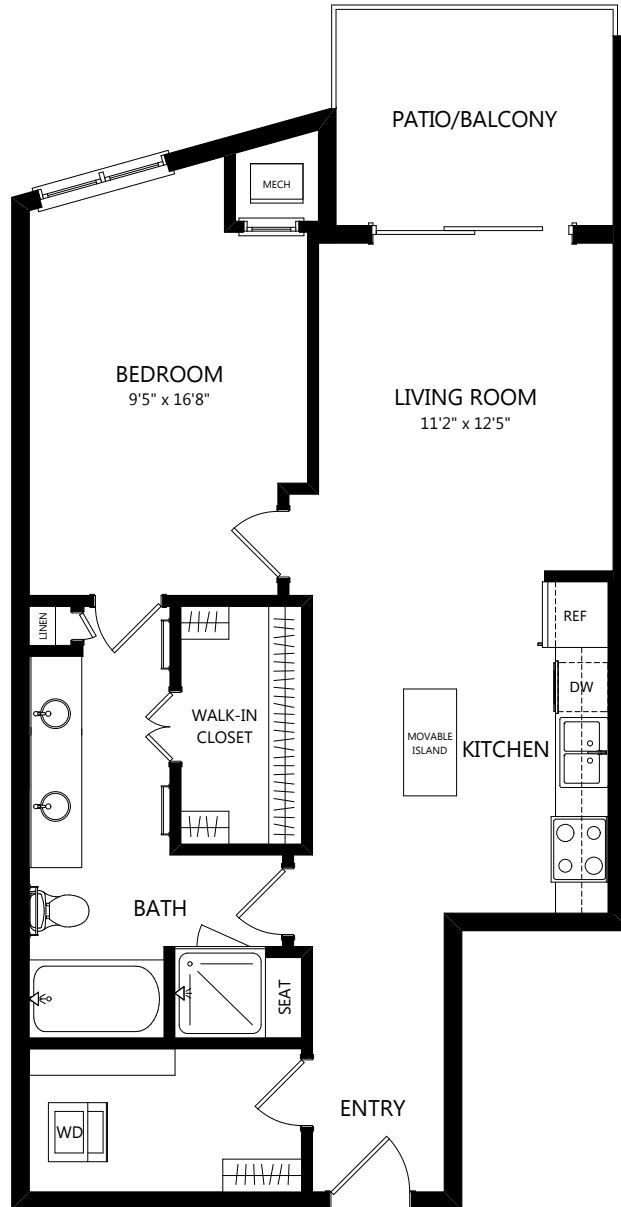

A4

1 BED / 1 BATH

828

SQ. FT.

 | YORKTOWN

50 Yorktown Shopping Ctr. | Lombard, IL 60148

630-652-0599 | www.elanyorktown.com

Floor plans are artist's rendering. All dimensions are approximate. Actual product and specifications may vary in dimension or detail. Not all features are available in every apartment. Prices and availability are subject to change. Please see a representative for details.