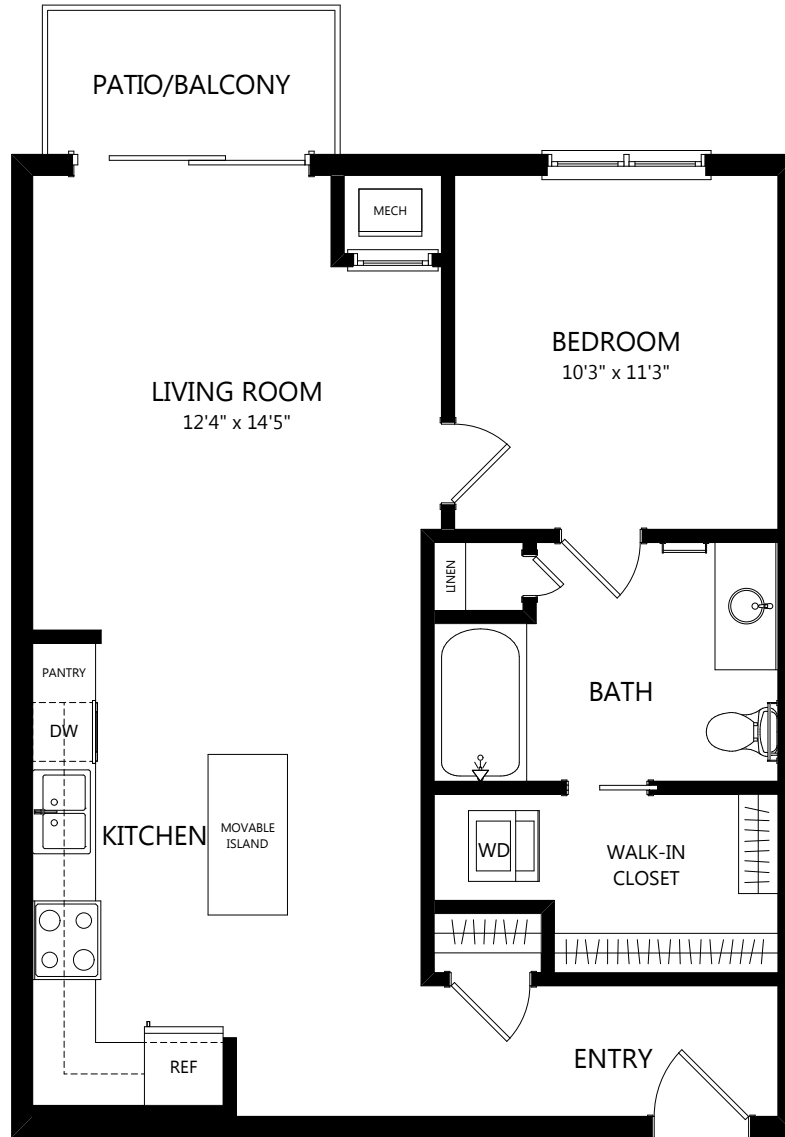

A3

1 BED / 1 BATH

771 SQ. FT.

 | YORKTOWN

50 Yorktown Shopping Ctr. | Lombard, IL 60148

630-652-0599 | www.elanyorktown.com

Floor plans are artist's rendering. All dimensions are approximate. Actual product and specifications may vary in dimension or detail. Not all features are available in every apartment. Prices and availability are subject to change. Please see a representative for details.