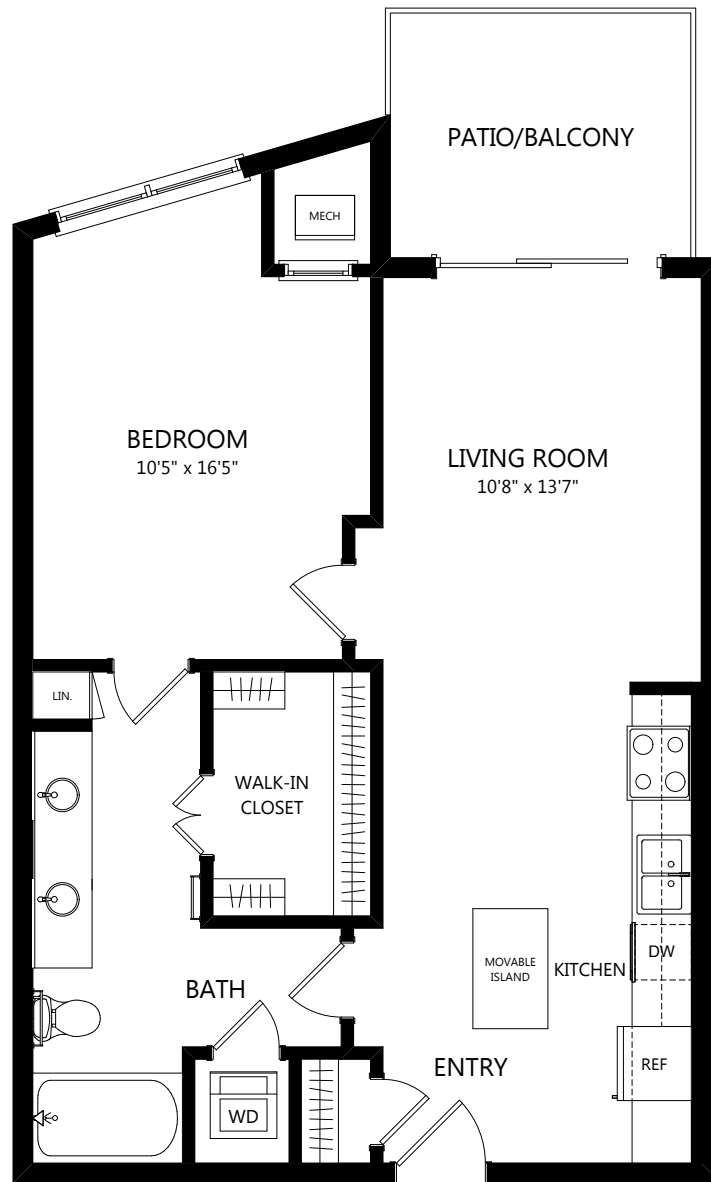

A2

1 BED / 1 BATH

766

SQ. FT.

 | YORKTOWN

50 Yorktown Shopping Ctr. | Lombard, IL 60148

630-652-0599 | www.elanyorktown.com

Floor plans are artist's rendering. All dimensions are approximate. Actual product and specifications may vary in dimension or detail. Not all features are available in every apartment. Prices and availability are subject to change. Please see a representative for details.