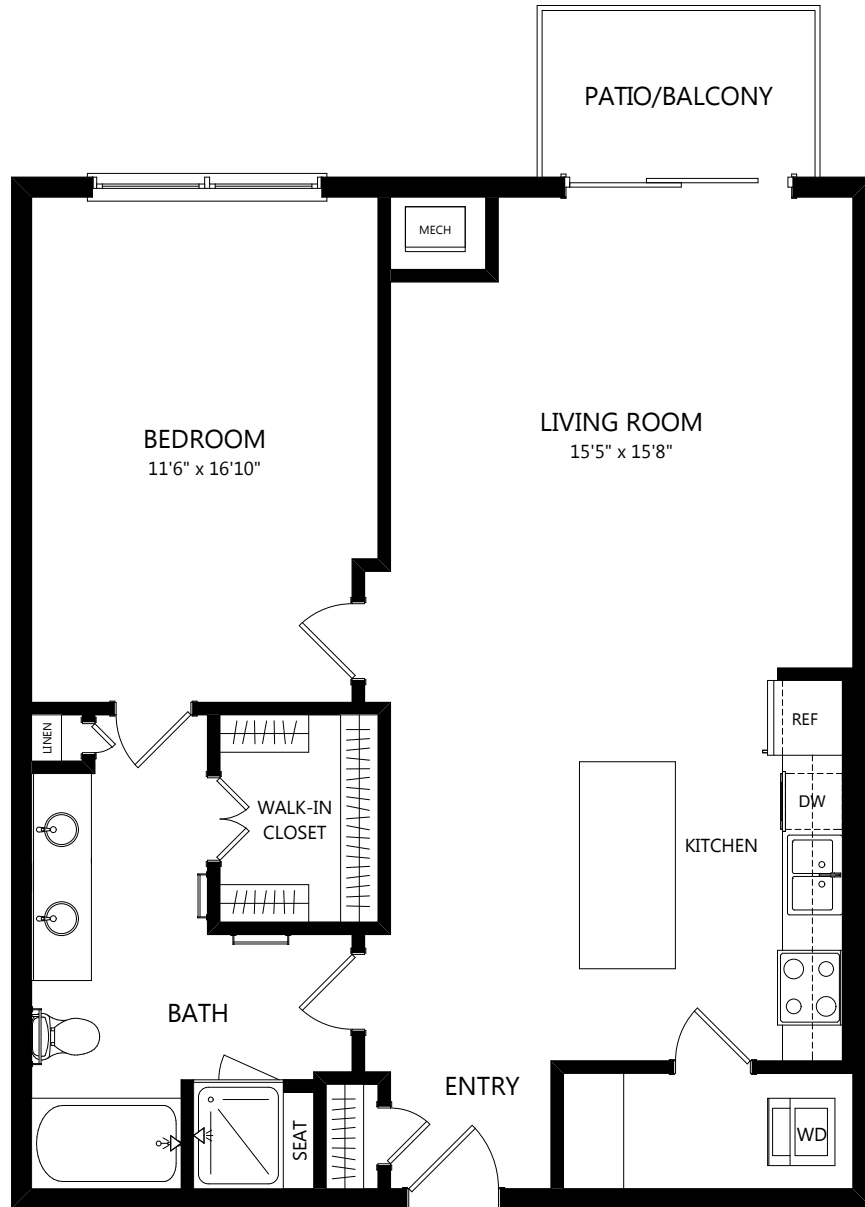

A13

1 BED / 1 BATH

985

SQ. FT.

 | YORKTOWN

50 Yorktown Shopping Ctr. | Lombard, IL 60148

630-652-0599 | www.elanyorktown.com

Floor plans are artist's rendering. All dimensions are approximate. Actual product and specifications may vary in dimension or detail. Not all features are available in every apartment. Prices and availability are subject to change. Please see a representative for details.