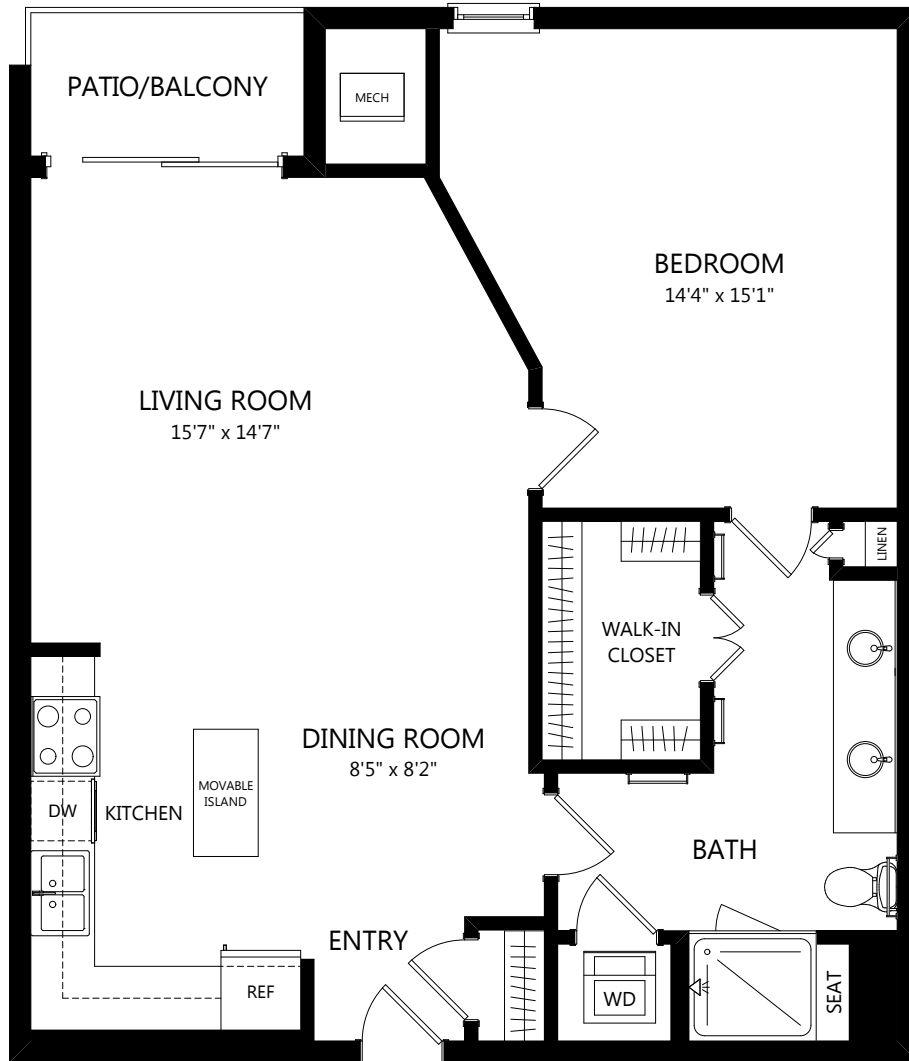

A12

1 BED / 1 BATH

882

SQ. FT.

 | YORKTOWN

50 Yorktown Shopping Ctr. | Lombard, IL 60148

630-652-0599 | www.elanyorktown.com

Floor plans are artist's rendering. All dimensions are approximate. Actual product and specifications may vary in dimension or detail. Not all features are available in every apartment. Prices and availability are subject to change. Please see a representative for details.