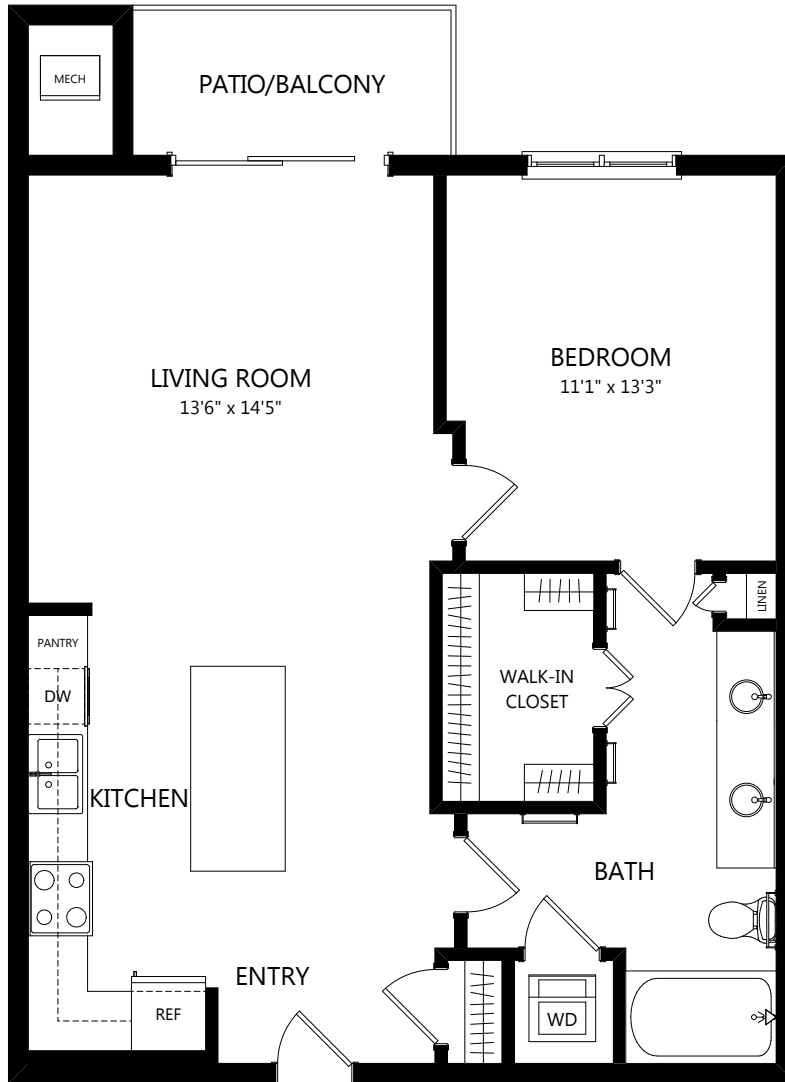

A11

1 BED / 1 BATH

834

SQ. FT.

 | YORKTOWN

50 Yorktown Shopping Ctr. | Lombard, IL 60148

630-652-0599 | www.elanyorktown.com

Floor plans are artist's rendering. All dimensions are approximate. Actual product and specifications may vary in dimension or detail. Not all features are available in every apartment. Prices and availability are subject to change. Please see a representative for details.