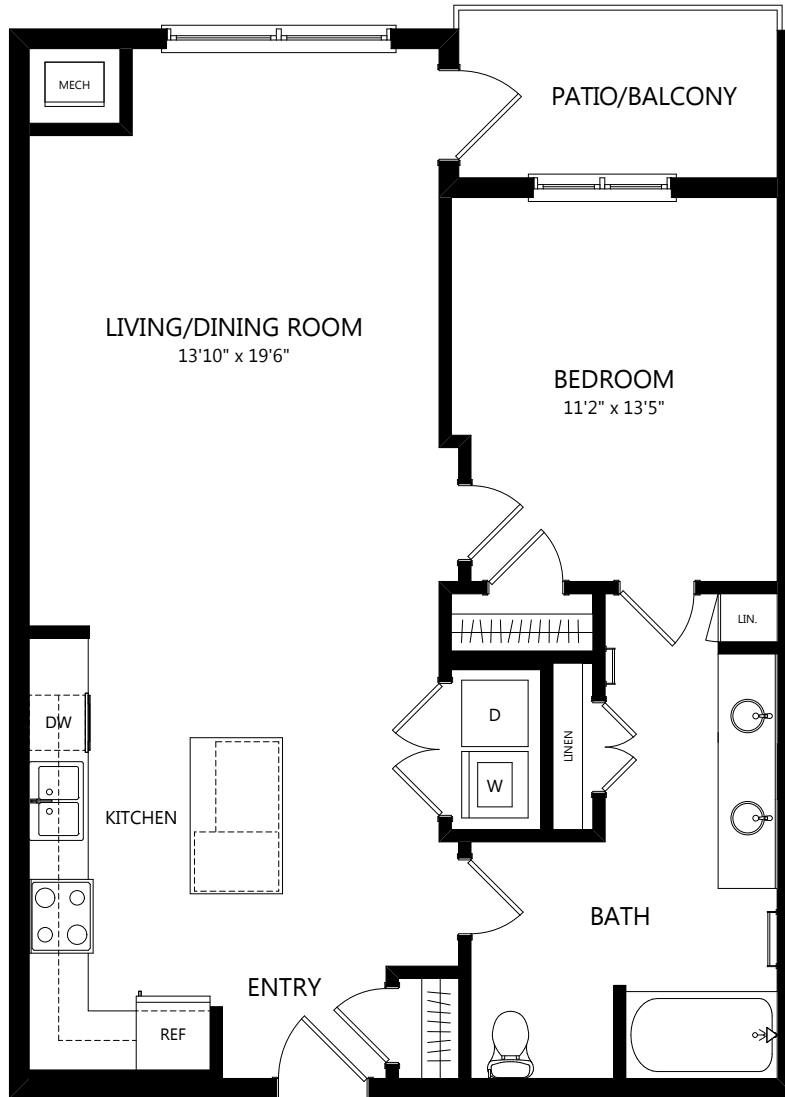

A10

1 BED / 1 BATH

888

SQ. FT.

 | YORKTOWN

50 Yorktown Shopping Ctr. | Lombard, IL 60148

630-652-0599 | www.elanyorktown.com

Floor plans are artist's rendering. All dimensions are approximate. Actual product and specifications may vary in dimension or detail. Not all features are available in every apartment. Prices and availability are subject to change. Please see a representative for details.